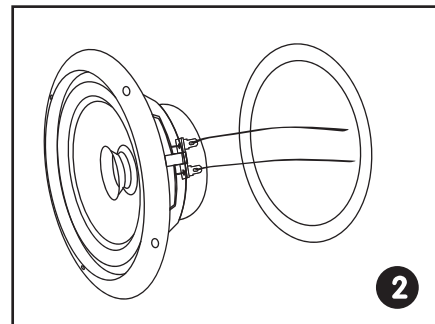

MODEL:
TP4IB / TP4IW

4 " Dual Full Range Speakers
 Completely Waterproof
 For Marine or Car Use
 PP Cone with Rubber Edge
 Molded ABS Plastic Basket
 Voice Coil : 1.0 "
 Max Power : 40 Watts
 Magnet : 6.4 Oz
 Frequency Response : 100Hz-18000Hz
 Impedance : 4 Ohms
 Sensitivity : 89 dB
 Dimensions(mm) : D126,d98,H63,h43

Complete.

INSTALLATION GUIDE

1
 Cut the drywall.
 Note: Always allow at least one-half inch between a wall stud and the speaker cutout, or cut according to the template.

2
 Connect the speaker wires to the speaker.

3
 Screw down each of the four Phillips head screws.

4
 Adjust the installing angle.