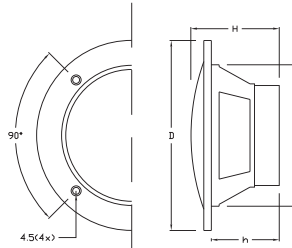

MODEL:
TP4IB / TP4IW

4 " Dual Full Range Speakers
 Completely Waterproof
 For Marine or Car Use
 PP Cone with Rubber Edge
 Molded ABS Plastic Basket
 Voice Coil : 1.0 "
 Max Power : 40 Watts
 Magnet : 6.4 Oz
 Frequency Response : 100Hz-18000Hz
 Impedance : 4 Ohms
 Sensitivity : 89 dB
 Dimensions(mm) : D126,d98,H63,h43

Complete.

INSTALLATION GUIDE

1
 Cut the drywall.
 Note: Always allow at least one-half inch between a wall stud and the speaker cutout, or cut according to the template.

2
 Connect the speaker wires to the speaker.

3
 Screw down each of the four Phillips head screws.

4
 Adjust the installing angle.