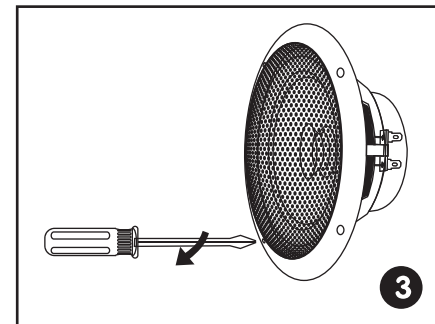

MODEL:
TP4IB / TP4IW

4 " Dual Full Range Speakers
 Completely Waterproof
 For Marine or Car Use
 PP Cone with Rubber Edge
 Molded ABS Plastic Basket
 Voice Coil : 1.0 "
 Max Power : 40 Watts
 Magnet : 6.4 Oz
 Frequency Response : 100Hz-18000Hz
 Impedance : 4 Ohms
 Sensitivity : 89 dB
 Dimensions(mm) : D126,d98,H63,h43

Complete.

INSTALLATION GUIDE

1
 Cut the drywall.
 Note: Always allow at least one-half inch between a wall stud and the speaker cutout, or cut according to the template.

2
 Connect the speaker wires to the speaker.

3
 Screw down each of the four Phillips head screws.

4
 Adjust the installing angle.