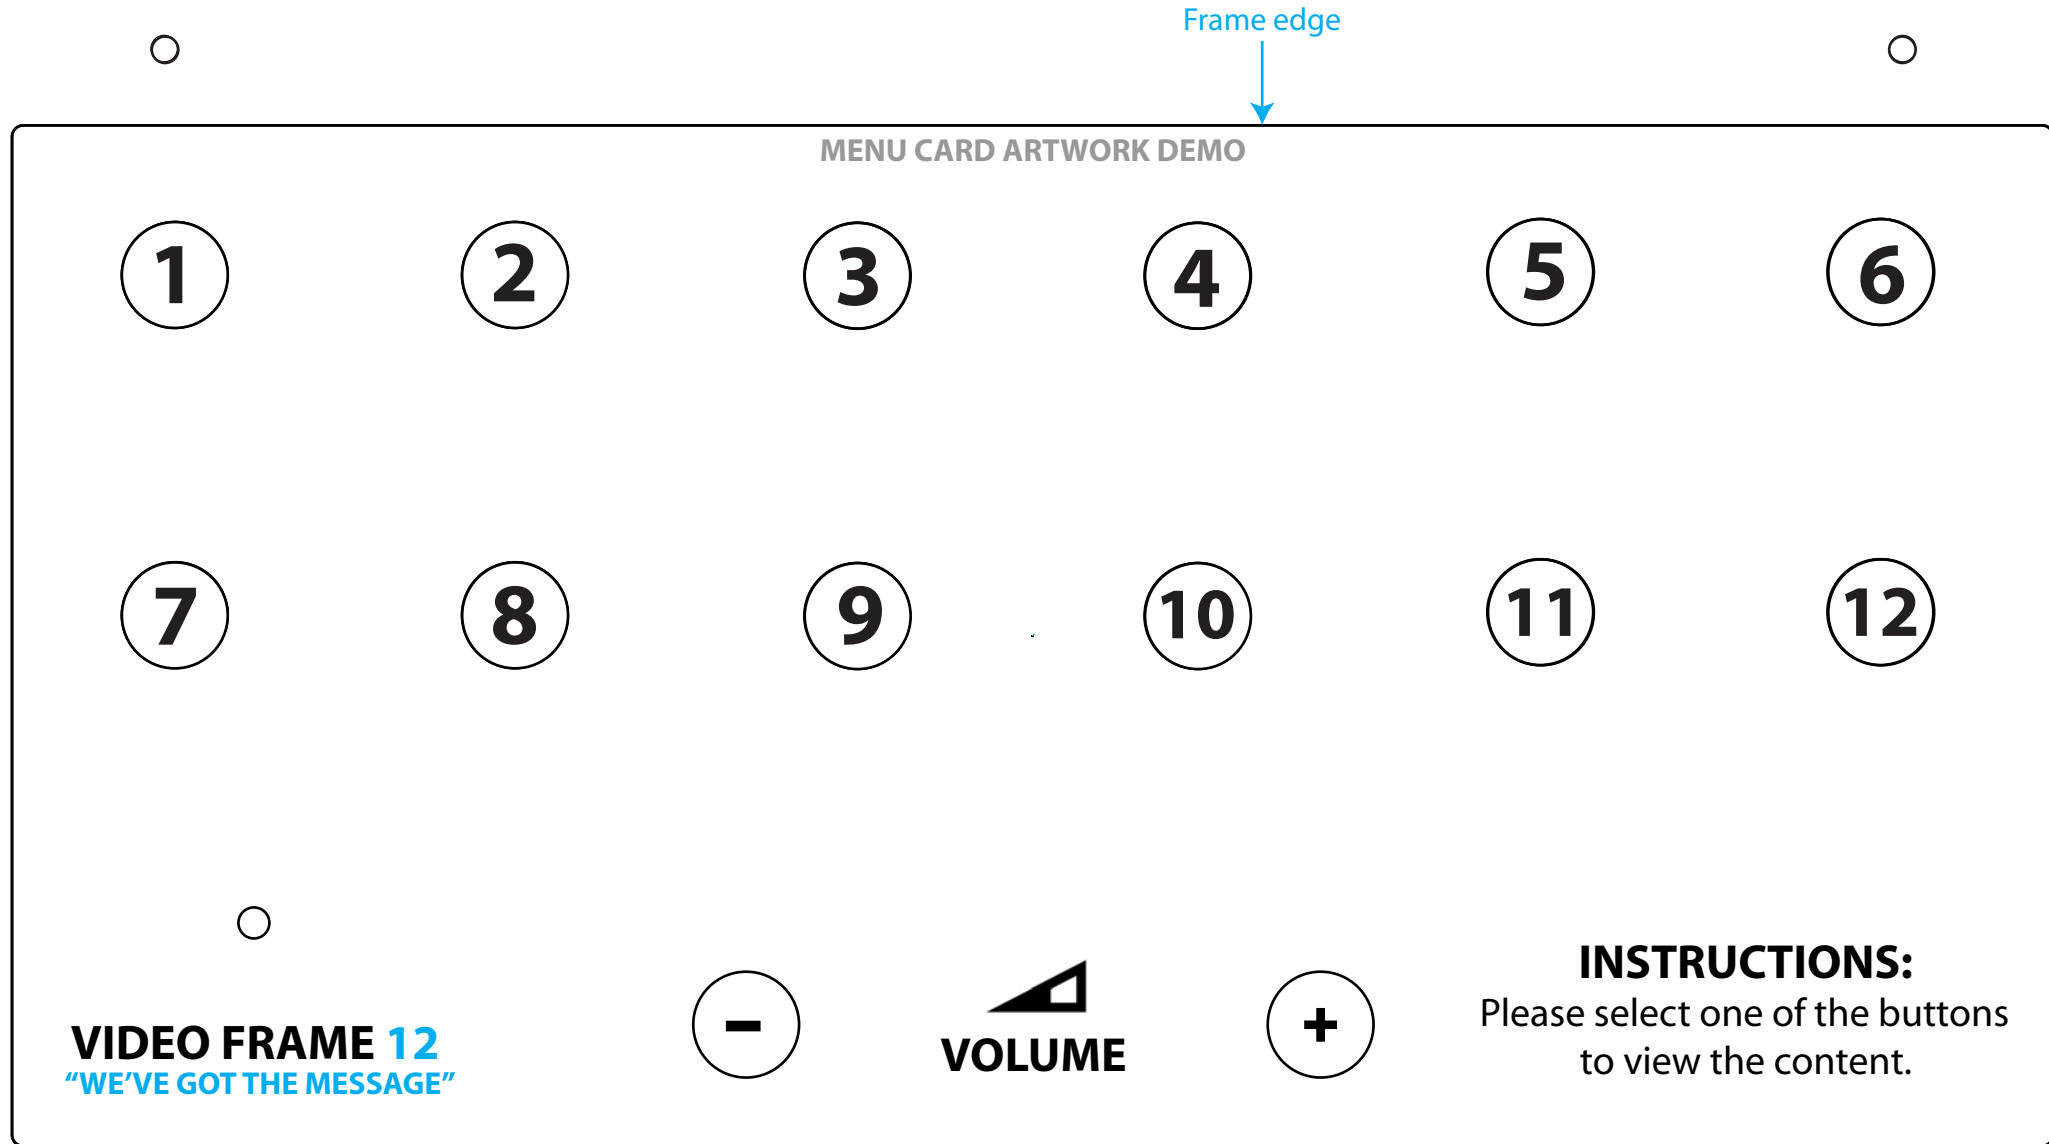

VIDEO FRAME 12 ARTWORK TEMPLATE

VIDEO FRAME 12
VIDEO PRODUCT TEMPLATE

Frame edge

MENU CARD ARTWORK DEMO

1

2

3

4

5

6

7

8

9

10

11

12

VIDEO FRAME 12
"WE'VE GOT THE MESSAGE"

VOLUME

INSTRUCTIONS:
Please select one of the buttons
to view the content.

Screw holes x 4 to hold artwork
in place (punch out)