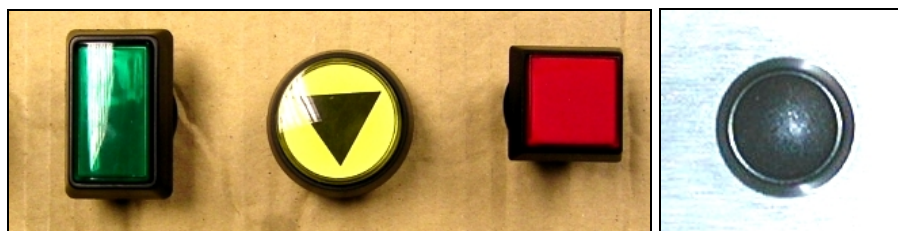

Activation Buttons

Wide Range!

- Stainless Steel button - 19mm diameter
- Small Black Button - 17mm diameter
- Rectangular 33mm x 51mm
- Round button 44mm diameter
- Square Button 33mm x 33mm

33mm x
51mm

44mm
Diameter

33mm x
33mm

17mm
diameter